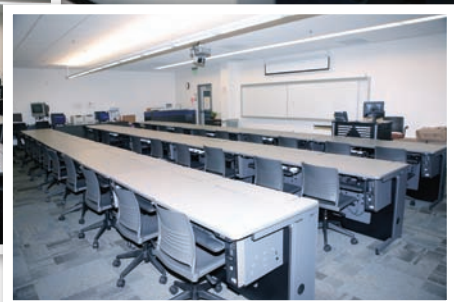

ISE

Making Connected Classrooms

Really Work

*ISE Line-of-Sight Desks
at work in a Mac/PC classroom
Irvine Valley College
California, USA*

Typical Computer Classroom

Blocked Sightline

Cable Clutter

Single-Use Desk

Typical Laptop Classroom

No Desktop Space

No Power Connection

Risk of Laptop Falling

ISE Line-of-Sight Classroom

ISE Laptop Learning Classroom

From a Standard Desk to a Computer Desk, and then back again, in seconds!

Line-of-Sight Desk

Press a button at the desk, or on a remote control handset, and an electric-powered lift automatically raises or lowers the computer screen.

With the LCD monitor or laptop computer stored completely under the desktop, the Line-of-Sight Desk or Laptop Learning Desk becomes a standard desk with plenty of work area.

Laptop Learning Desk

Press a button at the desk, or on a remote control handset, and an electric-powered lift automatically delivers the laptop computer to the desktop, connected and ready-to-use.

ISE products are only available through contract furniture dealers