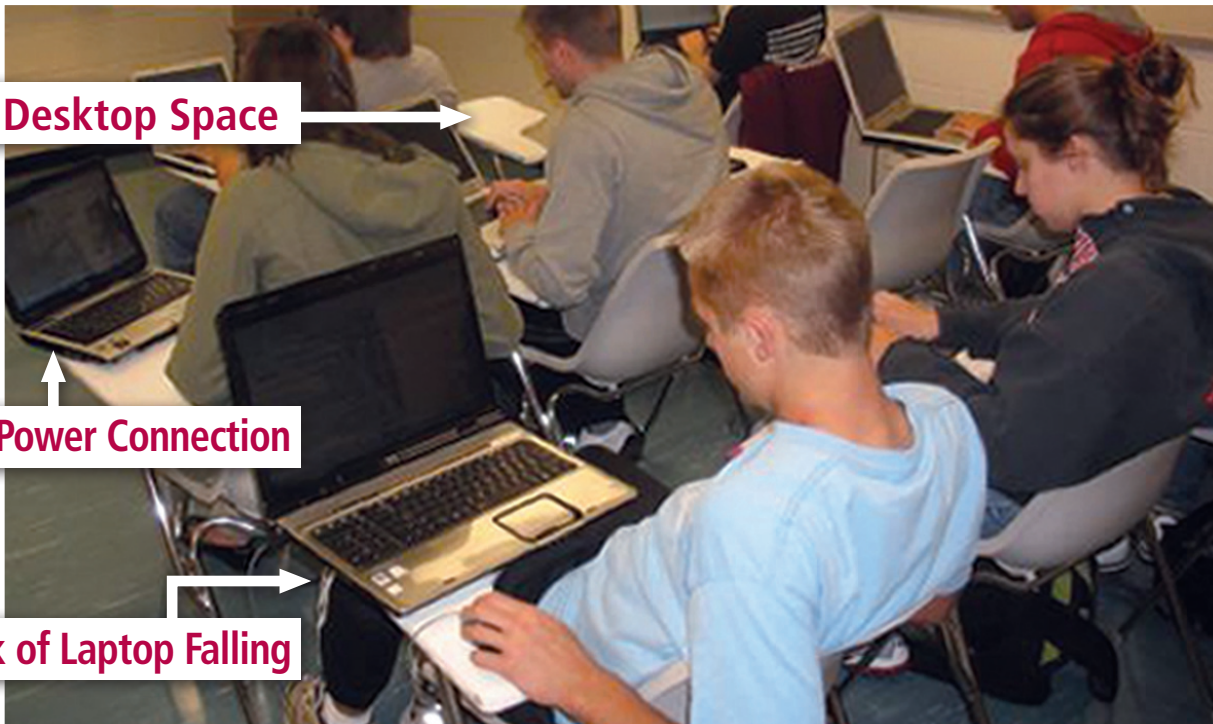

ISE

Making Connected Classrooms

Really Work

*ISE Line-of-Sight Desks
at work in a Mac/PC classroom
Irvine Valley College
California, USA*

Typical Computer Classroom

Blocked Sightline

Cable Clutter

Single-Use Desk

Typical Laptop Classroom

No Desktop Space

No Power Connection

Risk of Laptop Falling

ISE Line-of-Sight Classroom

ISE Laptop Learning Classroom

From a Standard Desk to a Computer Desk, and then back again, in seconds!

Line-of-Sight Desk

Press a button at the desk, or on a remote control handset, and an electric-powered lift automatically raises or lowers the computer screen.

With the LCD monitor or laptop computer stored completely under the desktop, the Line-of-Sight Desk or Laptop Learning Desk becomes a standard desk with plenty of work area.