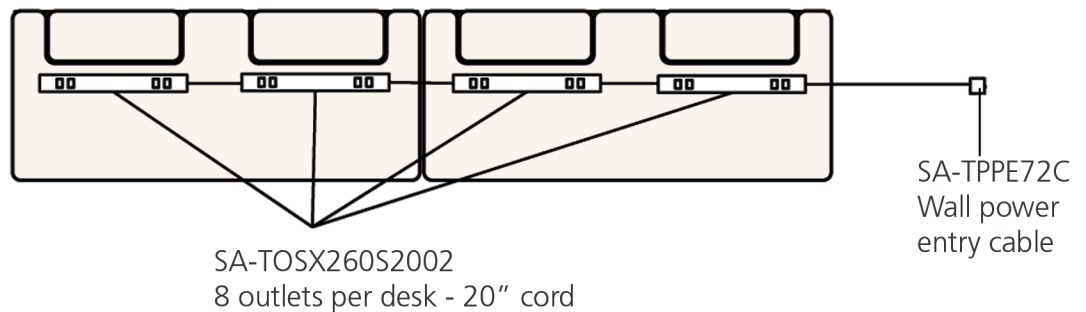

Power Track vs. Power Bar Dual Line-of-Sight Desks

Option 1

2 x Dual Desks (72" as shown)

Requires:

4 x SA-TOSX260S2002 power tracks - \$135.00 list each

1 x SA-TPPE72C power entry cable - \$120.00 list

Total List: \$660.00

Option 2

2 x Dual Desks (72" as shown)

Requires:

2 x SA-MM024-4-6 power bars - \$185.00 list each

Total List: \$370.00