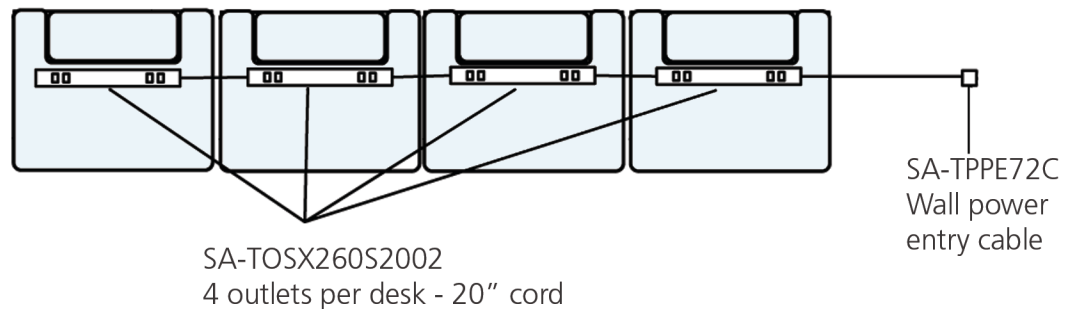

Power Track vs. Power Bar *Single* Line-of-Sight Desks

Option 1

4 x Single Desks (36" as shown)

Requires:

4 x SA-TOSX260S2002 power tracks - \$135.00 list each

1 x SA-TPPE72C power entry cable - \$120.00 list

Total List: \$660.00

Option 2

4 x Single Desks (36" as shown)

Requires:

4 x SA-MM024-4-6 power bars - \$185.00 list each

Total List: \$740.00