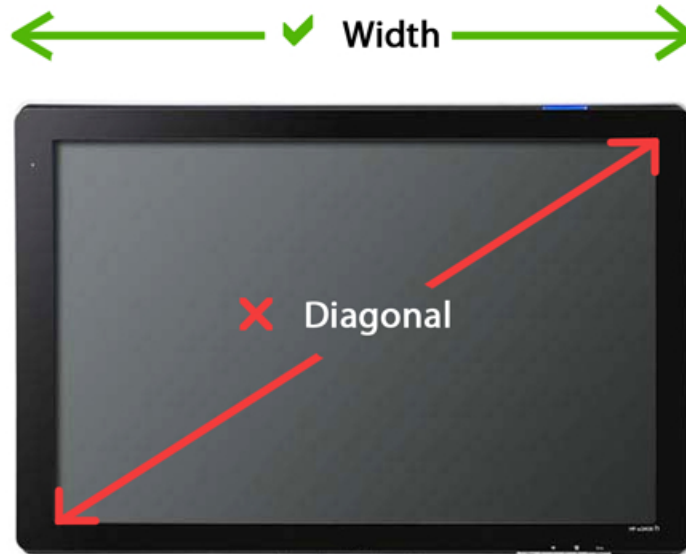

Maximum Flat Screen Sizes for All-in-One Desks

Desk Size	Maximum Monitor Width
30" x 30"	18"
30" x 36"	22"
30" x 42"	22"
30" x 48"	22"
30" x 60"	20"
30" x 62"	20"
30" x 66"	22"
30" x 72"	22"

Dimensions above apply for standard All-in-One Desk sizes. Upon request, custom All-in-One Desks can be made to accommodate other flat panel sizes.

NOTE: Flat panels must be VESA compliant. Some monitors come with bases that cannot be removed (many iMac models for example). These are not VESA compliant and will require custom modification.